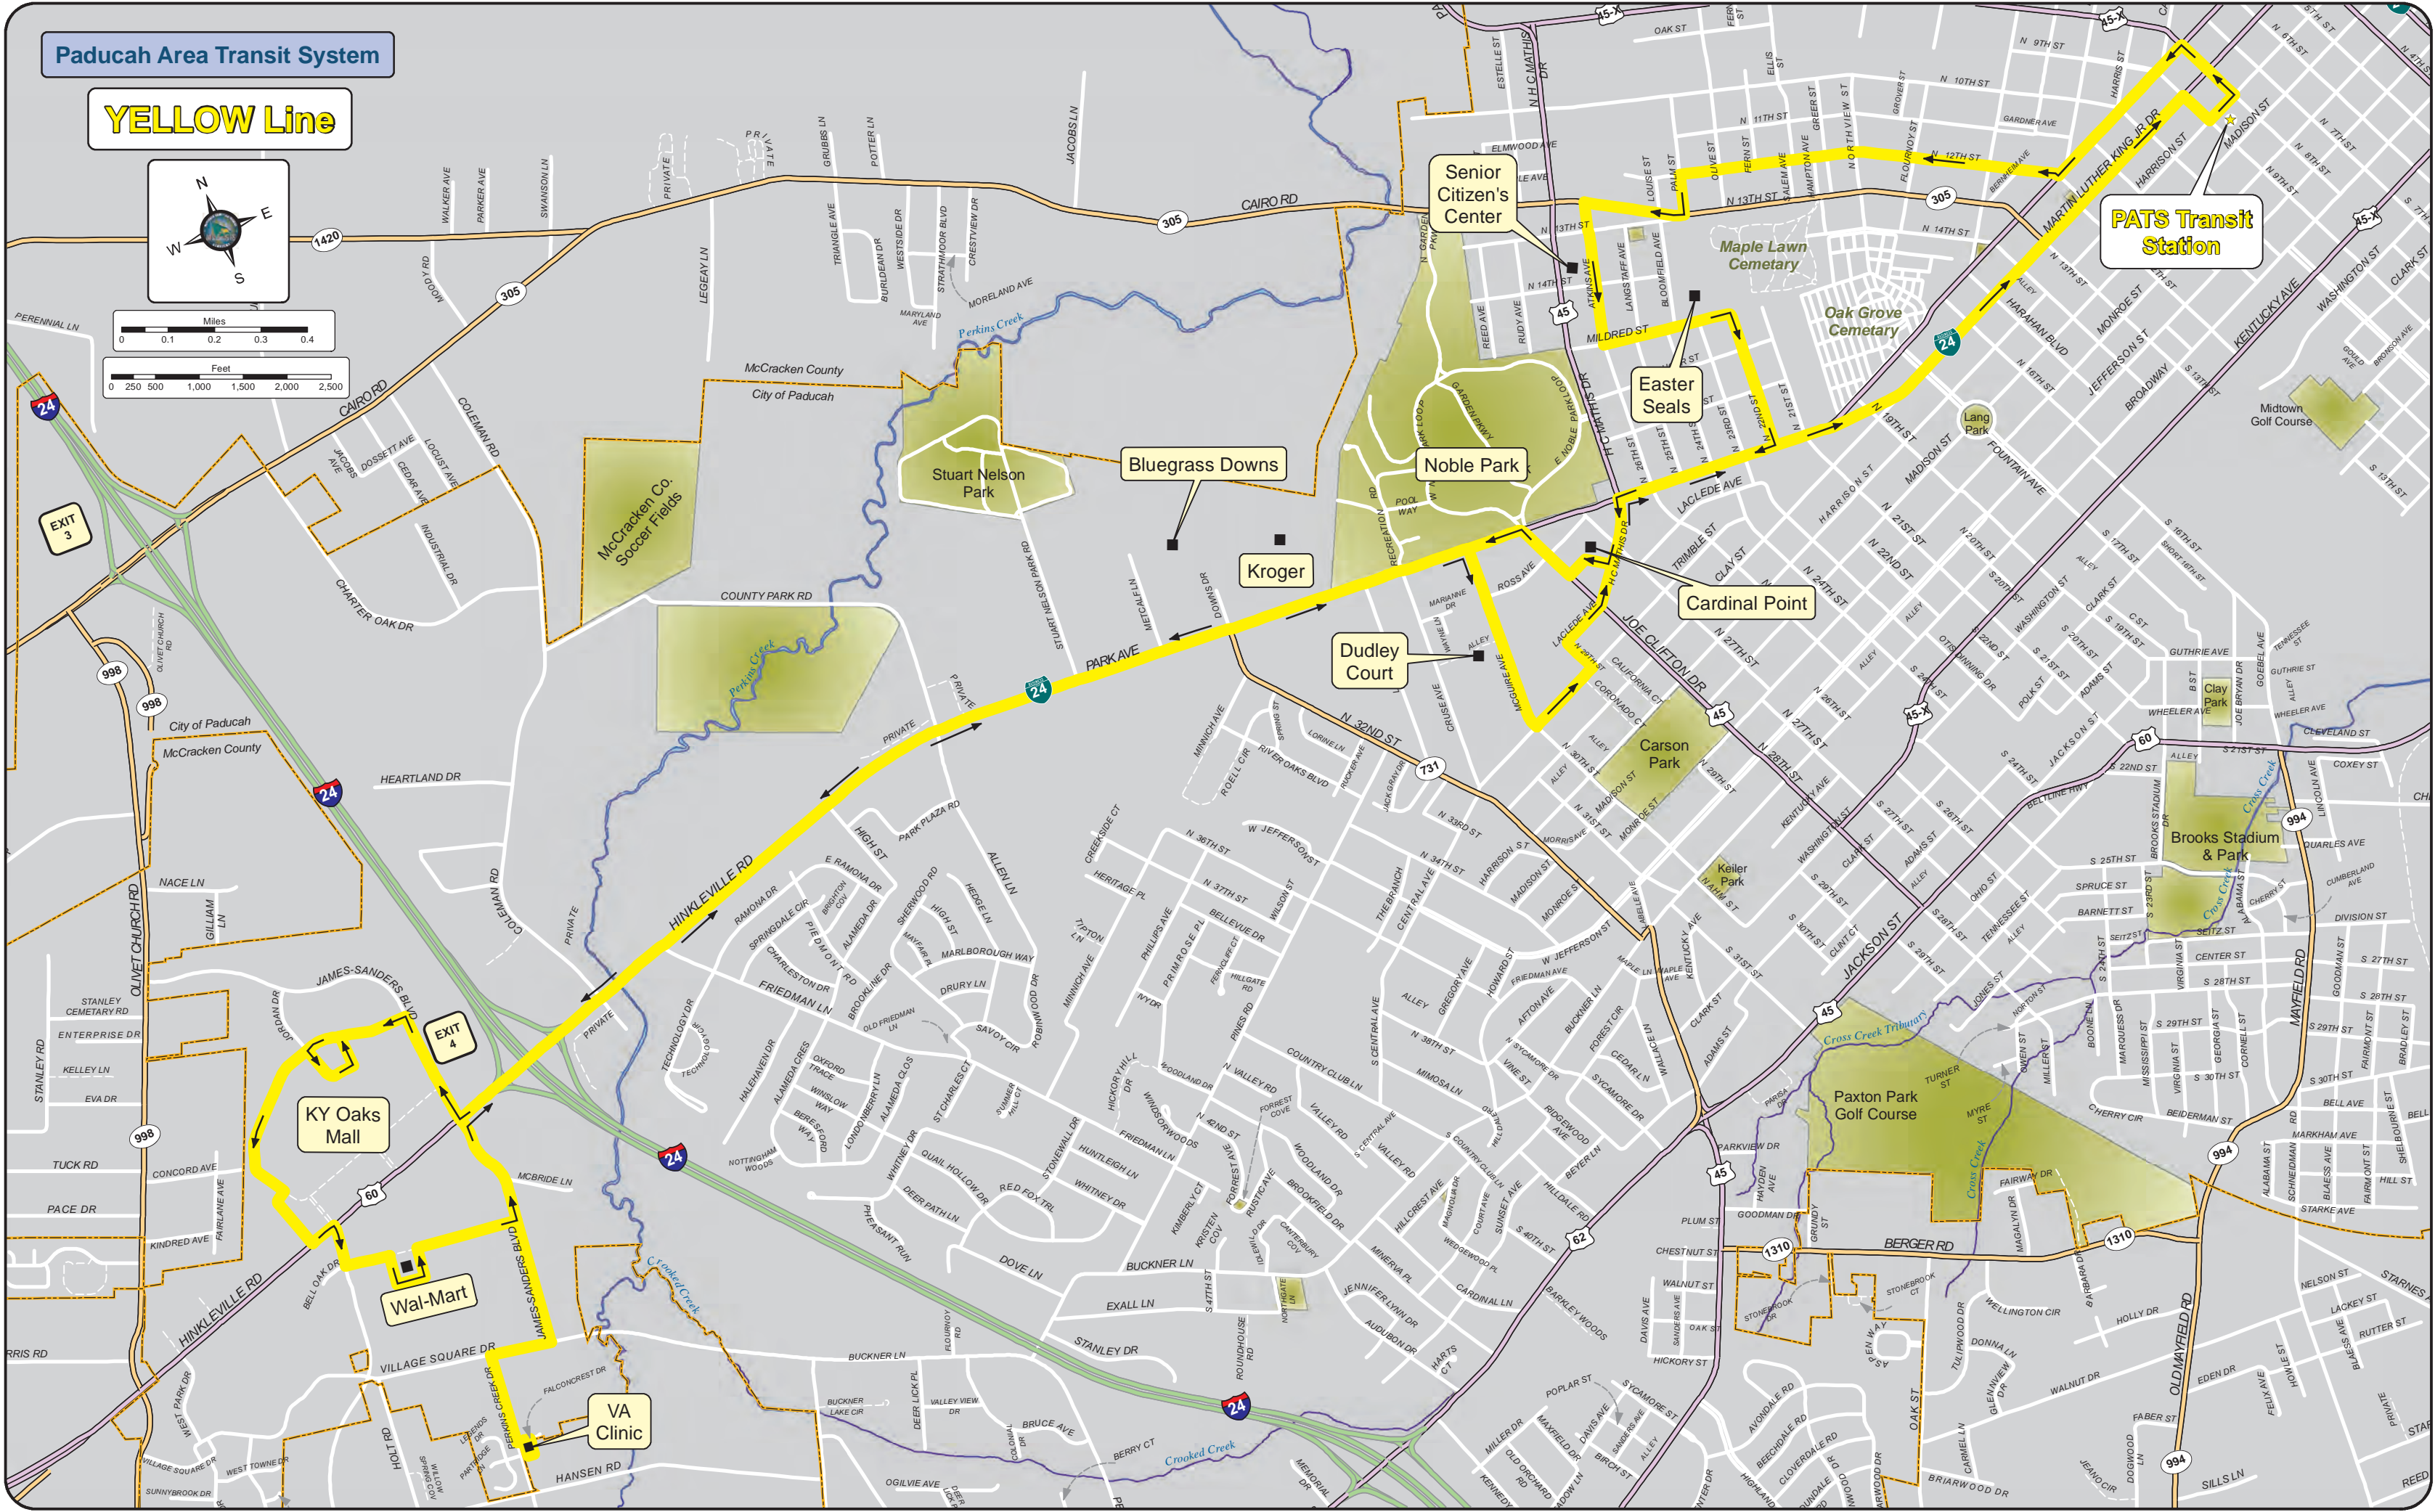

Paducah Area Transit System

YELLOW Line

Senior Citizen's Center

PATS Transit Station

Easter Seals

Noble Park

Bluegrass Downs

Kroger

Dudley Court

Cardinal Point

Carson Park

KY Oaks Mall

Wal-Mart

VA Clinic

PATS Yellow Line Monday - Friday

| Departs Terminal | Departs Senior Center | Departs Cardinal Point | Departs KY Oaks Mall | Departs Wal-Mart (Mall) | Departs VA Clinic | Departs Cardinal Point | Arrives Terminal |
|-------------------------|------------------------------|-------------------------------|-----------------------------|--------------------------------|--------------------------|-------------------------------|-------------------------|
| 8:00 AM | 8:05 AM | 8:10 AM | 8:20 AM | 8:25 AM | 8:30 AM | 8:45 AM | 8:50 AM |
| 9:00 AM | 9:05 AM | 9:10 AM | 9:20 AM | 9:25 AM | 9:30 AM | 9:45 AM | 9:50 AM |
| 10:00 AM | 10:05 AM | 10:10 AM | 10:20 AM | 10:25 AM | 10:30 AM | 10:45 AM | 10:50 AM |
| 11:00 AM | 11:05 AM | 11:10 AM | 11:20 AM | 11:25 AM | 11:30 AM | 11:45 AM | 11:50 AM |
| 12:00 PM | Lunch | Lunch | Lunch | Lunch | Lunch | Lunch | Lunch |
| 1:00 PM | 1:05 PM | 1:10 PM | 1:20 PM | 1:25 PM | 1:30 PM | 1:45 PM | 1:50 PM |
| 2:00 PM | 2:05 PM | 2:10 PM | 2:20 PM | 2:25 PM | 2:30 PM | 2:45 PM | 2:50 PM |
| 3:00 PM | 3:05 PM | 3:10 PM | 3:20 PM | 3:25 PM | | 3:35 PM | 3:40 PM |
| 4:00 PM | 4:05 PM | 4:10 PM | 4:20 PM | 4:25 PM | | 4:35 PM | 4:40 PM |